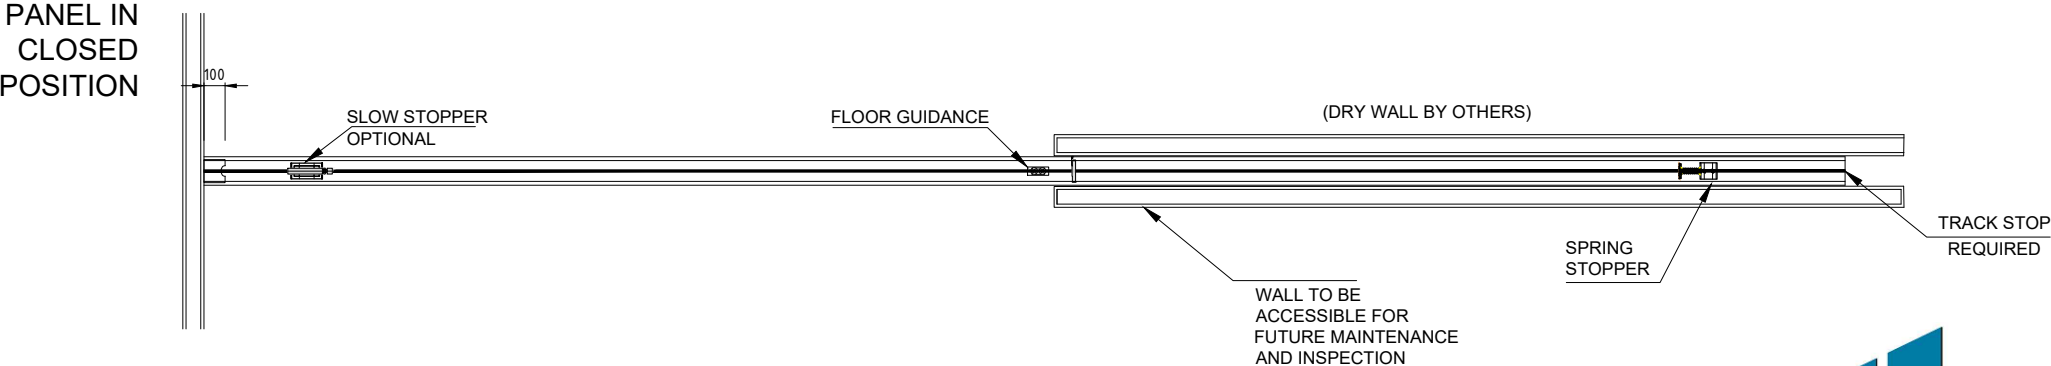

TYPE SLIDE: PLAN DETAIL

MOVAWALL
Movawall Systems Ltd
Tel : +44 (0) 20 8391 8790
www.movawall.co.uk
E-Mail : Sales@movawall.co.uk
DRG. NO.: SL115