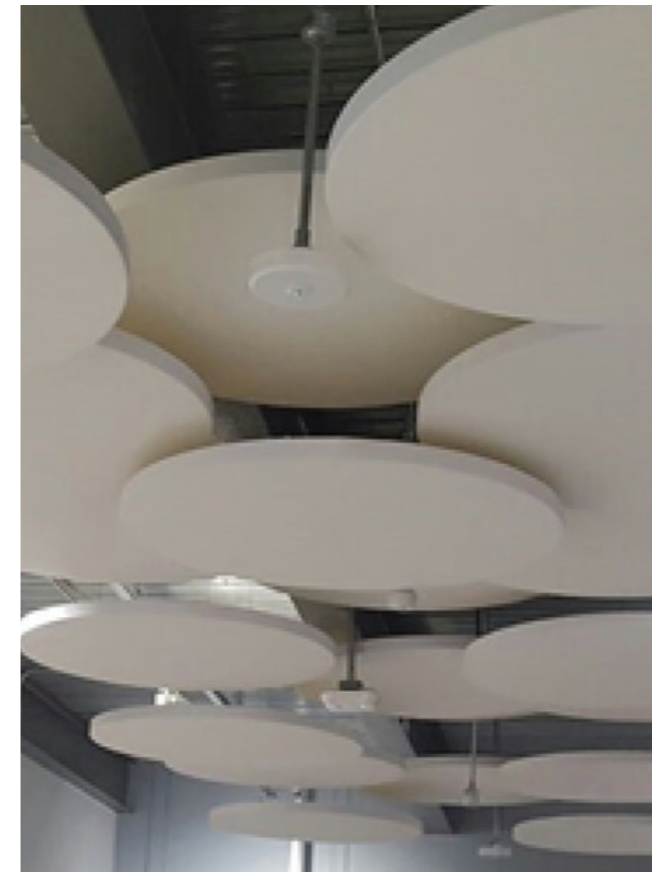

M O V A W A L L

Serenity Acoustic Rafts

Serenity Acoustic Rafts are designed to provide acoustic comfort by absorbing sound, helping to eliminate echo and reverberation. Additionally, sound is trapped in the void between the panel and ceiling surface.

Features

- Square Panel Sizes:** 600mm / 800mm / 1000mm / 1200mm
- Rectangle Panel Sizes:** 600mm & 1200mm W x 1200mm / 1800mm / 2400mm L
- Circular Panel Sizes:** 600mm / 800mm / 1200mm
- Core Material:** Compressed Polyester
- Acoustic Performance:** Sound Absorption Class: 24mm = 1.00 NRC
- Suspension:** Gripple Wire Suspension Kits
- Raft Thickness:** 24mm
- Weight:** 24mm thick Serenity Range panels weigh 4.5kgs/m²
- Fire Resistance:** Part 1: Fire classification using data from reaction to fire tests, Class B

Cloud
1,000mm x 800mm

Polo
1,200mm (diameter),
400mm (hole)

Triangle
600mm / 800mm /
1,200mm x 600mm /
800mm / 1,200mm

Hexagon
600mm / 800mm /
1,200mm x 600mm /
800mm / 1,200mm

Leaf
600mm / 800mm /
1,200mm x 600mm /
800mm / 1,200mm

Pebble
600mm / 800mm /
1,200mm x 600mm /
800mm / 1,200mm

Circle
600mm / 800mm /
1,200mm (diameter)

Elipse
2,400mm x 800mm /
1,200mm

Pebble
2,400mm x 1,200mm

Diamond
600mm / 800mm /
1,200mm x 600mm /
800mm / 1,200mm