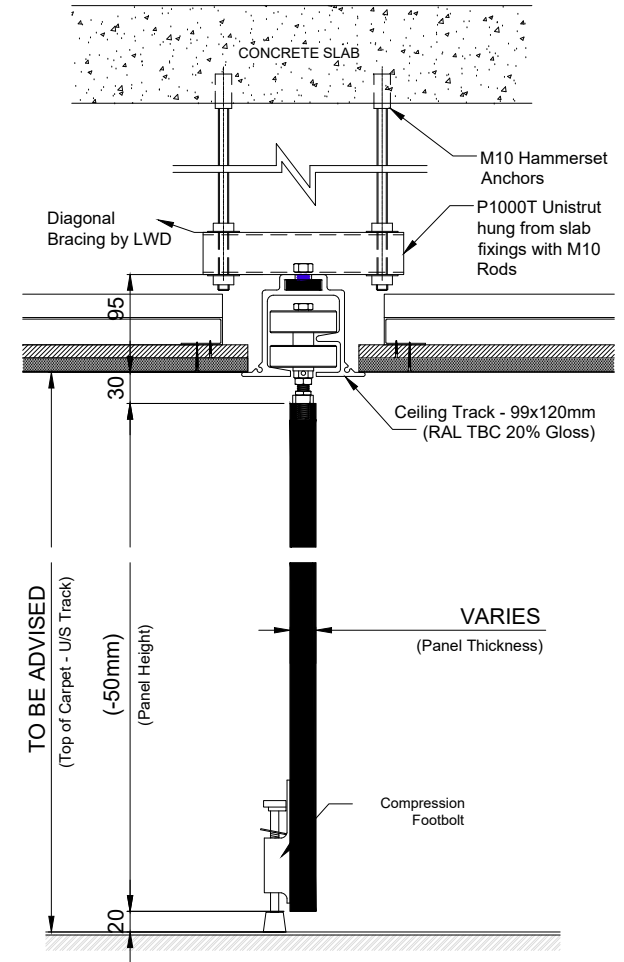

FLOAT TRACK AND PANEL EXAMPLE

ELEVATION

PLAN VIEW

SECTION

MOVAWALL
Movawall Systems Ltd

Tel : +44 (0) 20 8391 8790

www.movawall.co.uk

E-Mail : Sales@movawall.co.uk

DRG. NO.: FLO-101