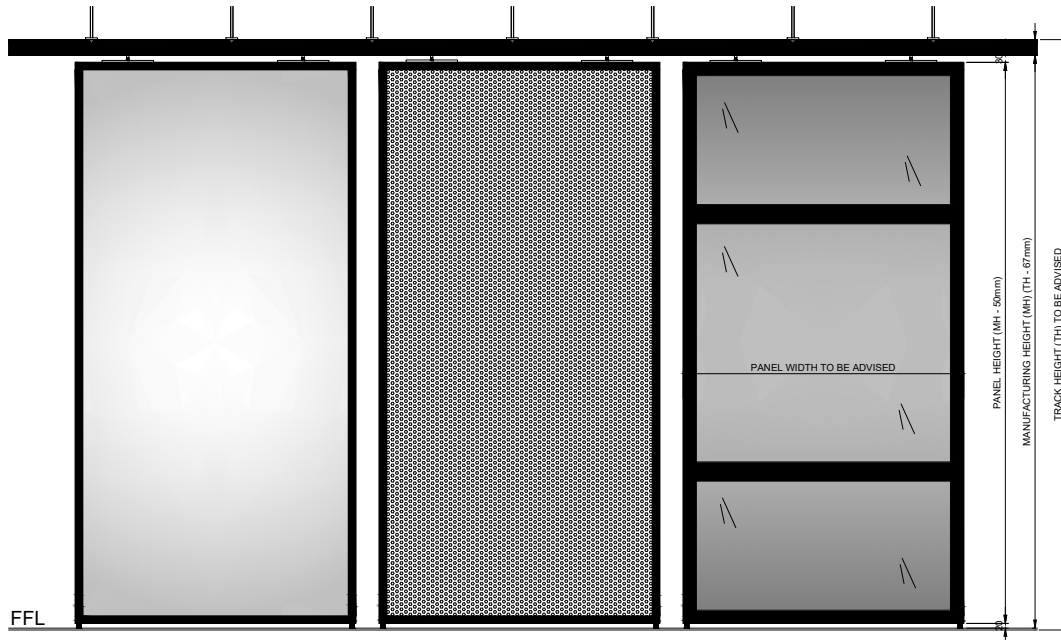

FLOAT TRACK AND PANEL EXAMPLE

ELEVATION

PLAN VIEW

SECTION

MOVAWALL
Movawall Systems Ltd

Tel : +44 (0) 20 8391 8790

www.movawall.co.uk

E-Mail : Sales@movawall.co.uk

DRG. NO.: FLO-101