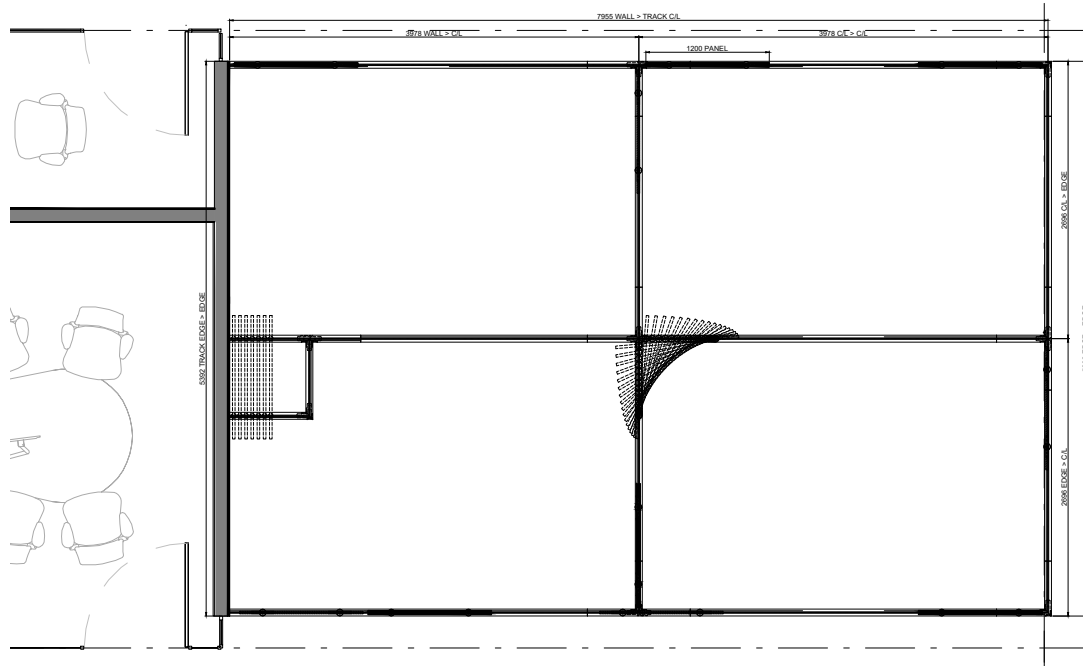

FLOAT TRACK AND PANEL EXAMPLE

ELEVATION

PLAN VIEW

SECTION

MOVAWALL
Movawall Systems Ltd

Tel : +44 (0) 20 8391 8790

www.movawall.co.uk

E-Mail : Sales@movawall.co.uk

DRG. NO.: FLO-101