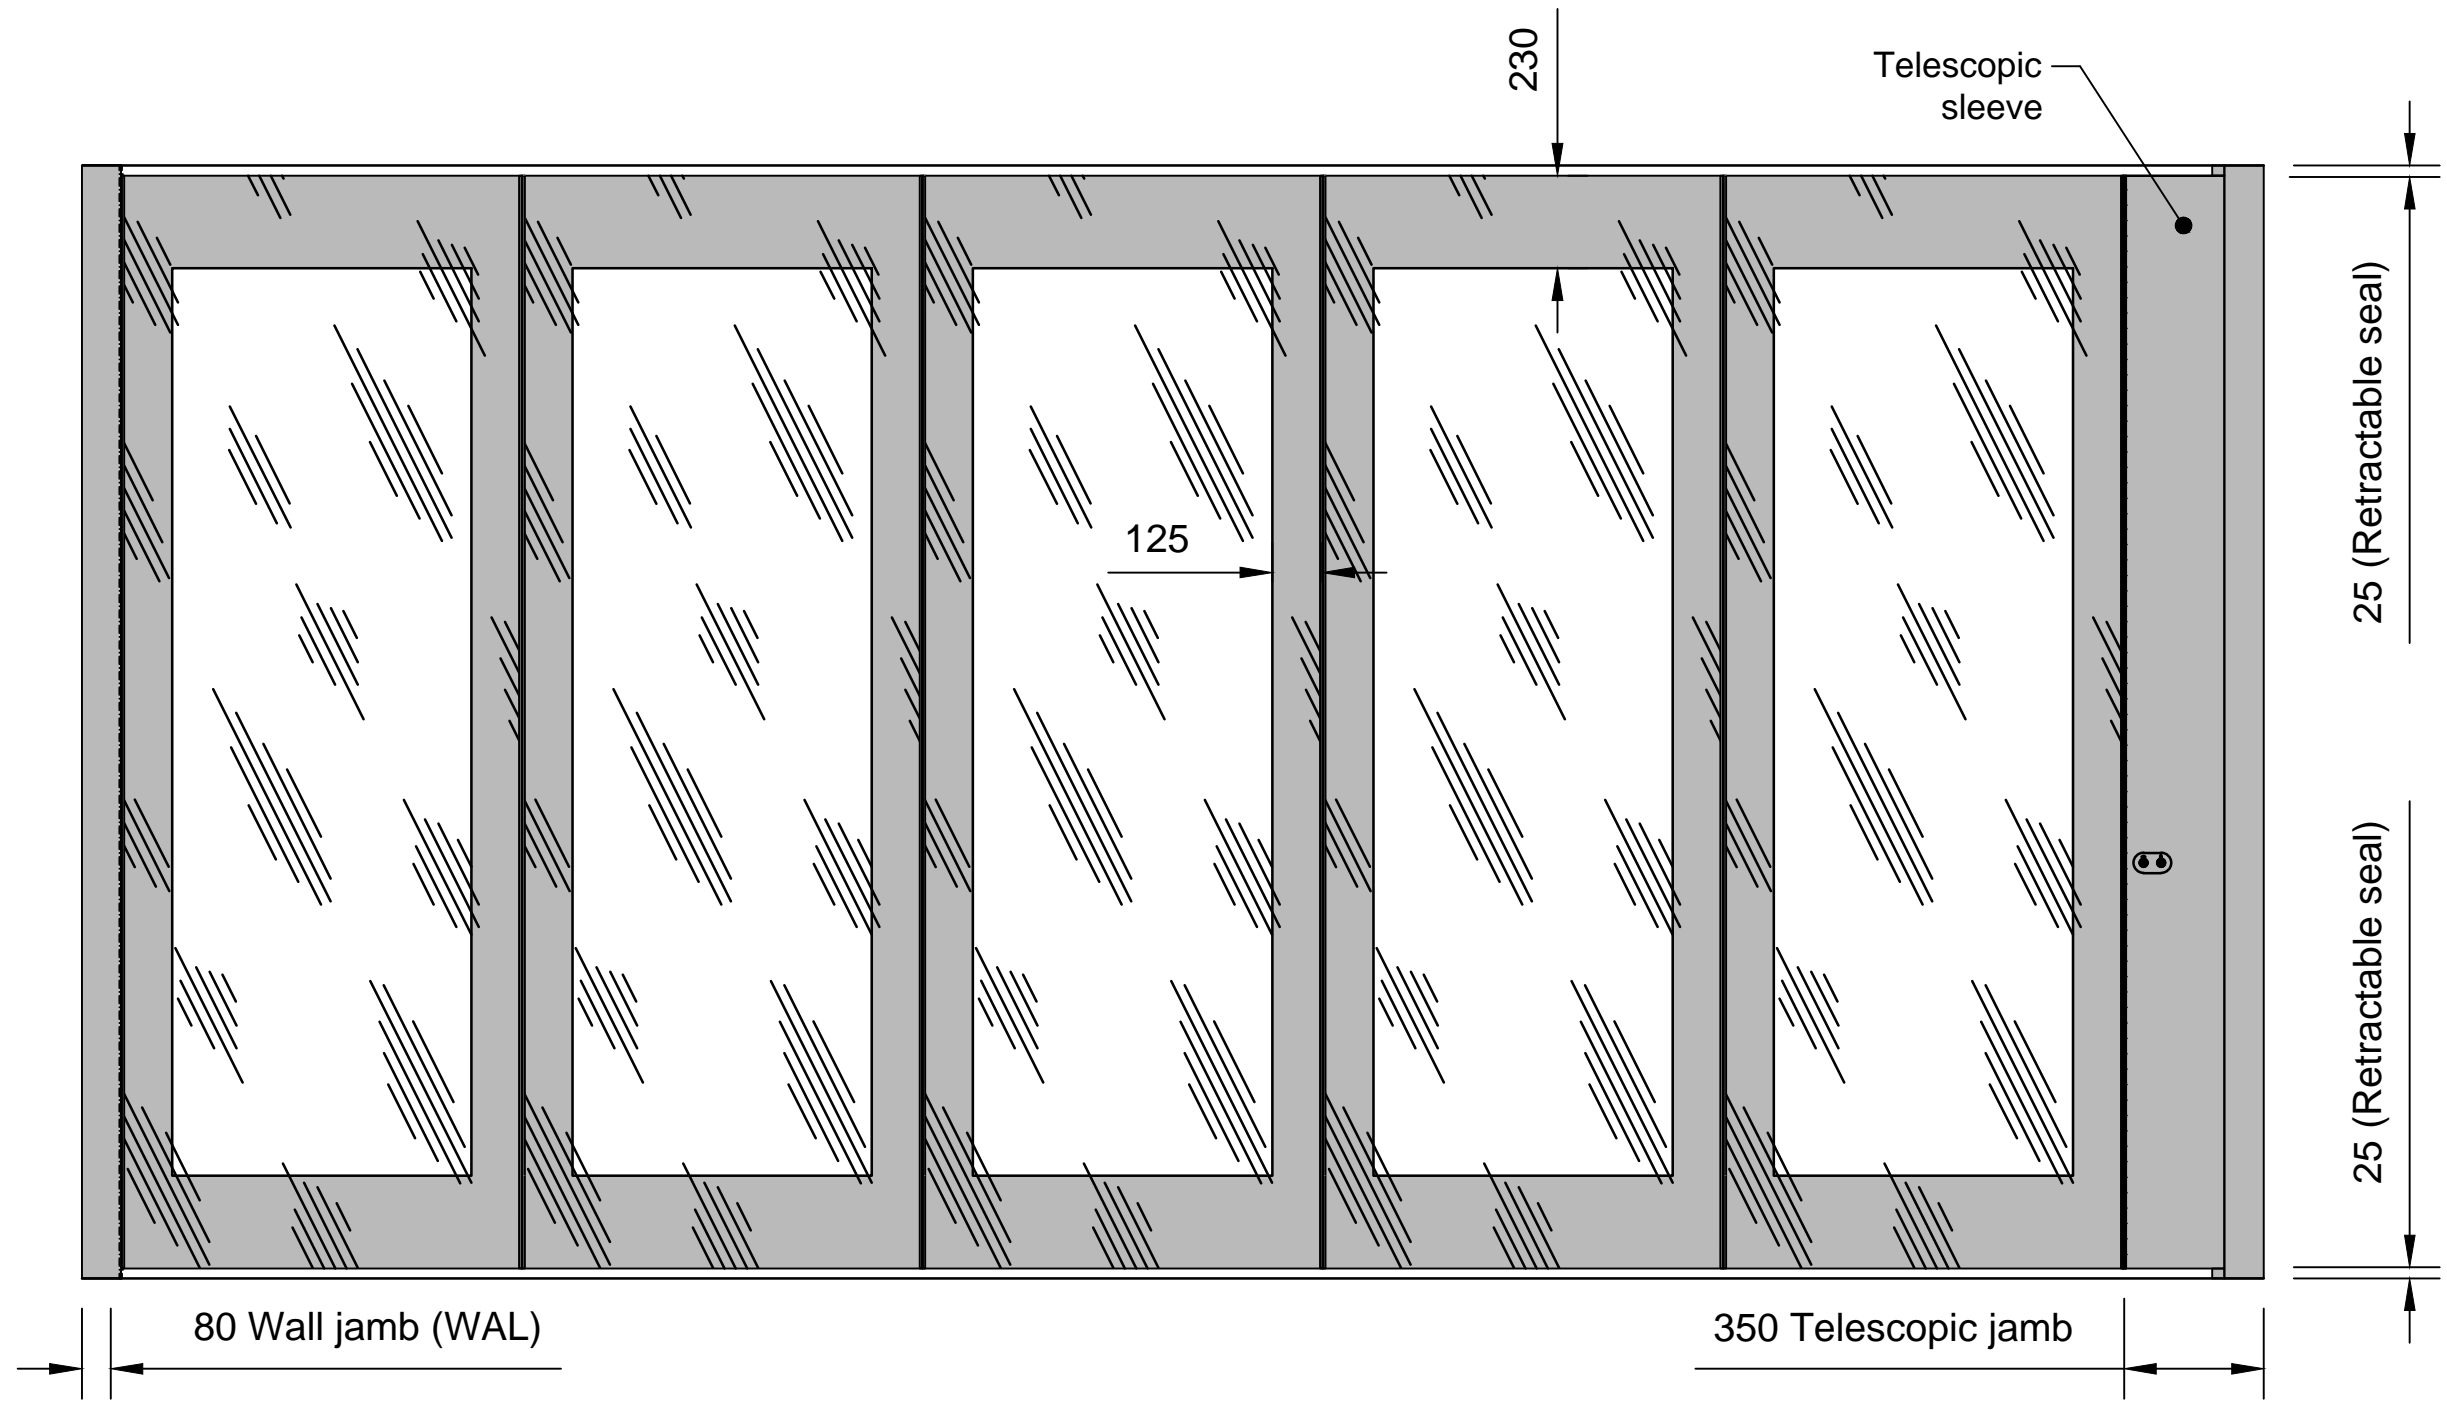

ELEVATION - TYPE RG PLUS GLAZED ACOUSTIC WALL (MANUAL OPERATION)

M O V A W A L L
Movawall Systems Ltd
Tel : +44 (0) 20 8391 8790
www.movawall.co.uk
E-Mail : Sales@movawall.co.uk
DRG. NO.: SL - 112